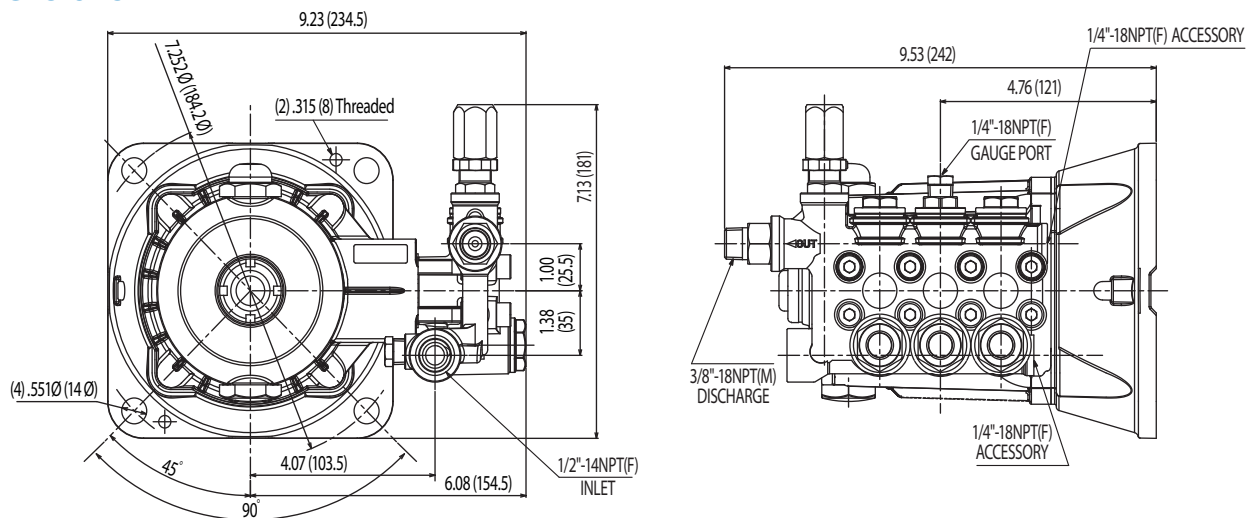

Specifications

	5SP30ELR	5SP35ELR	5SP40ELR
Flow	3 gpm	3.5 gpm	4 gpm
Pressure	3000 psi	2500 psi	2000 psi
RPM	1750 rpm	1750 rpm	1750 rpm
Inlet Pressure Range	Flooded – 60 psi	Flooded – 60 psi	Flooded – 60 psi
Max Liquid Temperature	140°F	140°F	140°F
Inlet Port	1/2" NPT(F)	1/2" NPT(F)	1/2" NPT(F)
Discharge Port	3/8" NPT(M)	3/8" NPT(M)	3/8" NPT(M)
Accessory Ports (Discharge - 2, Inlet - 1)	1/4" NPT(F)	1/4" NPT(F)	1/4" NPT(F)
Weight	15.5 lbs	15.5 lbs	15.5 lbs
Dimensions	9.23 x 9.53 x 7.13"	9.23 x 9.53 x 7.13"	9.23 x 9.53 x 7.13"

Dimensions

Popular Accessories

Pop-Off Valve

PN 33962
Up to 6 GPM
Up to 4,000 PSI

Thermal Valve

PN 7143
1/4" NPT(M)
165° F

Pressure Gauge

PN 6089
0 – 6,000 PSI

Inlet Strainer

PN 7104.4
1/2" NPT(F)
10 GPM Max

Oil

PN 6107
21 oz. Bottle
Specially Formulated for
Extended Protection

Neem contact op met Cat Pumps voor prijzen of meer informatie op info@catpumps.nl of +31(0)50-8200963