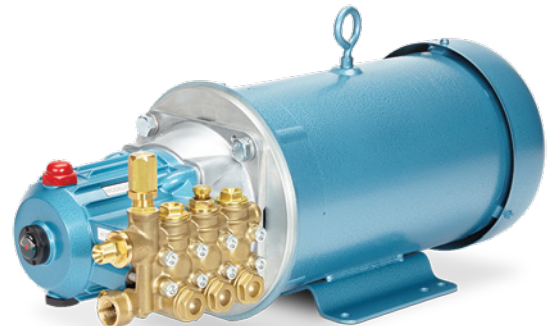

MODEL 5SP SERIES DIRECT DRIVE PUMPS

5SP30ELR
3 GPM – 3,000 PSI

5SP35ELR
3.5 GPM – 2,500 PSI

5SP40ELR
4 GPM – 2,000 PSI

Compact Direct Drive Pumps

When it comes to getting the job done, customers rely on durable long-lasting products from Cat Pumps and the 5SP is no exception. Designed for continuous duty applications, the 5SP series pumps are built to keep equipment operating with long, dependable service.

Available configurations

5SP	—	E	L	—	—	—
Base Model	30 = 3 gpm	182/184TC Mount	1750 rpm Maximum	R = Regulator	I = Injector	F = Garden Hose Inlet Fitting
	35 = 3.5 gpm			U = Unloader		
	40 = 4 gpm					

Features:

- Ease of assembly reduces time and labor costs.
- Compact direct mounting reduces space requirement.
- Integral pressure control valve with built in by-pass.
- Multiple ports for a variety of accessories.
- Available as pump only or as pump and motor assembly.

Specifications

	5SP30ELR	5SP35ELR	5SP40ELR
Flow	3 gpm	3.5 gpm	4 gpm
Pressure	3000 psi	2500 psi	2000 psi
RPM	1750 rpm	1750 rpm	1750 rpm
Inlet Pressure Range	Flooded – 60 psi	Flooded – 60 psi	Flooded – 60 psi
Max Liquid Temperature	140°F	140°F	140°F
Inlet Port	1/2" NPT(F)	1/2" NPT(F)	1/2" NPT(F)
Discharge Port	3/8" NPT(M)	3/8" NPT(M)	3/8" NPT(M)
Accessory Ports (Discharge - 2, Inlet - 1)	1/4" NPT(F)	1/4" NPT(F)	1/4" NPT(F)
Weight	15.5 lbs	15.5 lbs	15.5 lbs
Dimensions	9.23 x 9.53 x 7.13"	9.23 x 9.53 x 7.13"	9.23 x 9.53 x 7.13"